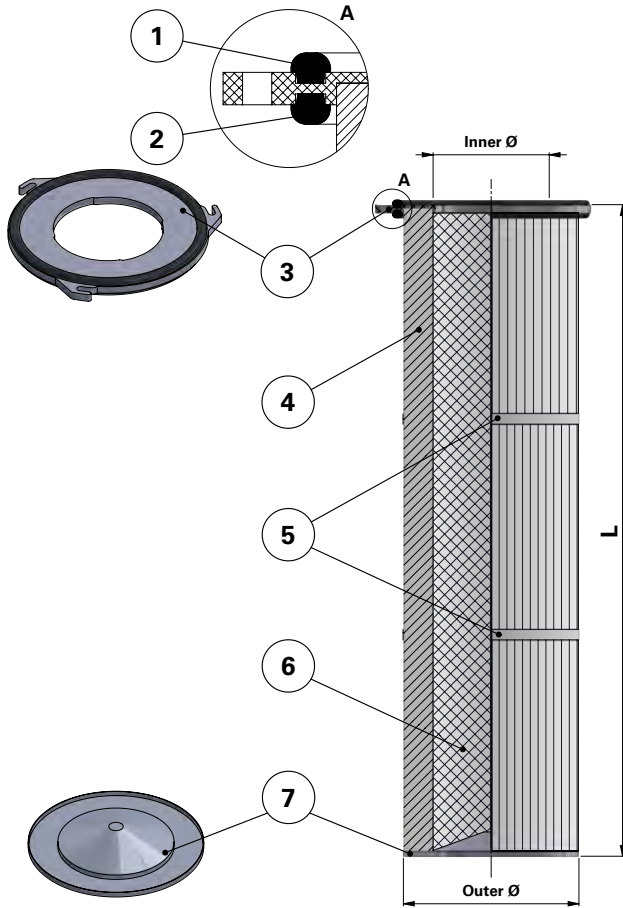

Donaldson
FILTRATION SOLUTIONS

DATA SHEET

Replacement Elements

Cartridges – Series 218 Quick Fix 3 Hook

Series 218 Quick Fix 3 Hook

Cartridge Filter with open top end cap with 3 hooks, 267 mm pitch diameter and closed bottom end cap

Special feature: Dirty Air Plenum and Clean Air Plenum installation for different brands of cartridge collectors

Without outer liner