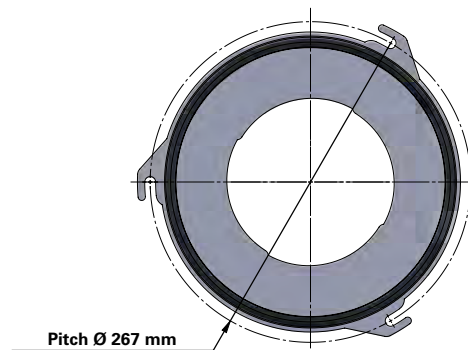

Top end cap quick fix

Dimensions [mm]	
Outer Ø	218
Inner Ø	143
L	515
	600
	715
	1000
1200	
Pitch Ø	267