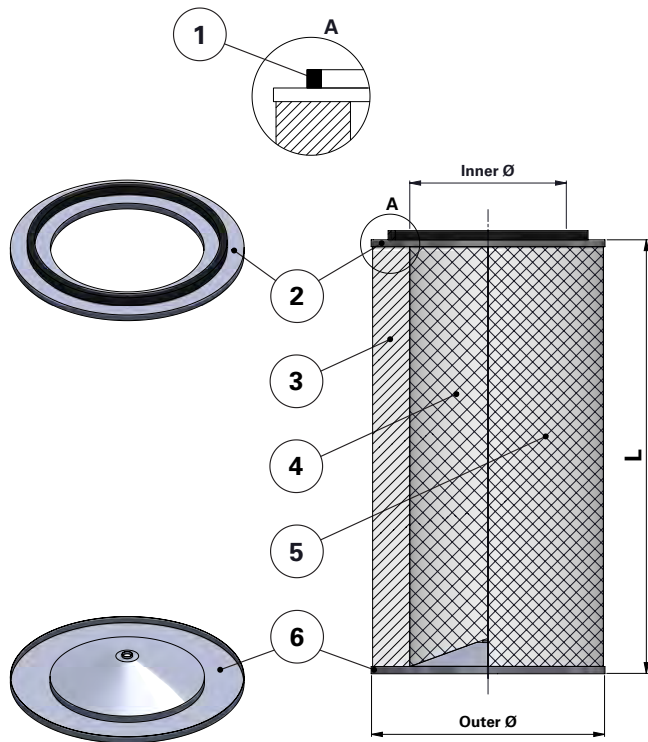

## Replacement Elements

Cartridges – Series Kemper 327 – Open Closed with Hole

### Series Kemper 327 – Open Closed with Hole

Cartridge Filter with open top end cap and closed bottom end cap with hole of 13.5 mm

For Kemper and other brands of cartridge collectors

With outer liner

Item	Description
1	Gasket
2	Top end cap
3	Media pack
4	Inner liner
5	Outer liner
6	Bottom end cap with Ø13.5 mm hole

### Dimensions [mm]

Outer Ø	327
Inner Ø	217
L	400
	600