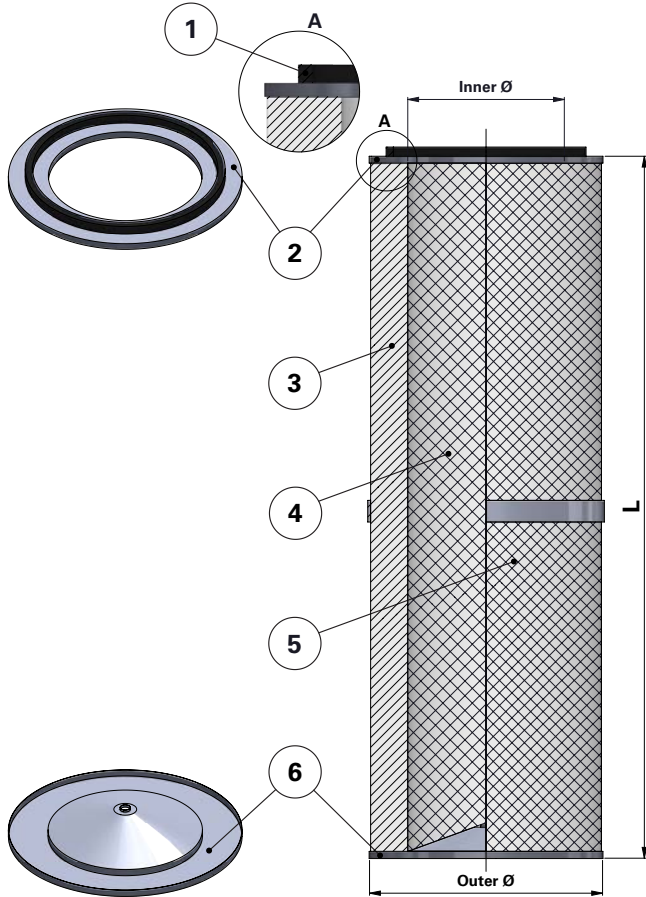

Donaldson
FILTRATION SOLUTIONS

DATA SHEET

Replacement Elements

Cartridges – Series 324 – Open Closed with Hole – Glued

Series 324 – Open Closed with Hole – Glued

Cartridge Filter with open top end cap and closed bottom end cap with hole of 13–13.5 mm

For Series 324 and other brands of cartridge collectors

With outer liner

Dimensions [mm]	
Outer Ø	324
Inner Ø	213
L	1000 1200

Order online

shop.Donaldson.com

Contact us

Donaldson.com

Publication DOCAM0824601 • Rev. 00 • 0318

Donaldson reserves the right to change or discontinue any model or specification at any time and without notice. Freedom from patent restrictions must not be assumed.