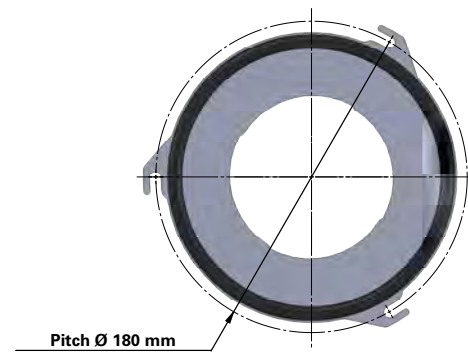

Top end cap quick fix

Dimensions [mm]		
Outer Ø	143	
Inner Ø	80	
L	600	
	1000	
L	1200	
	Pitch Ø	180