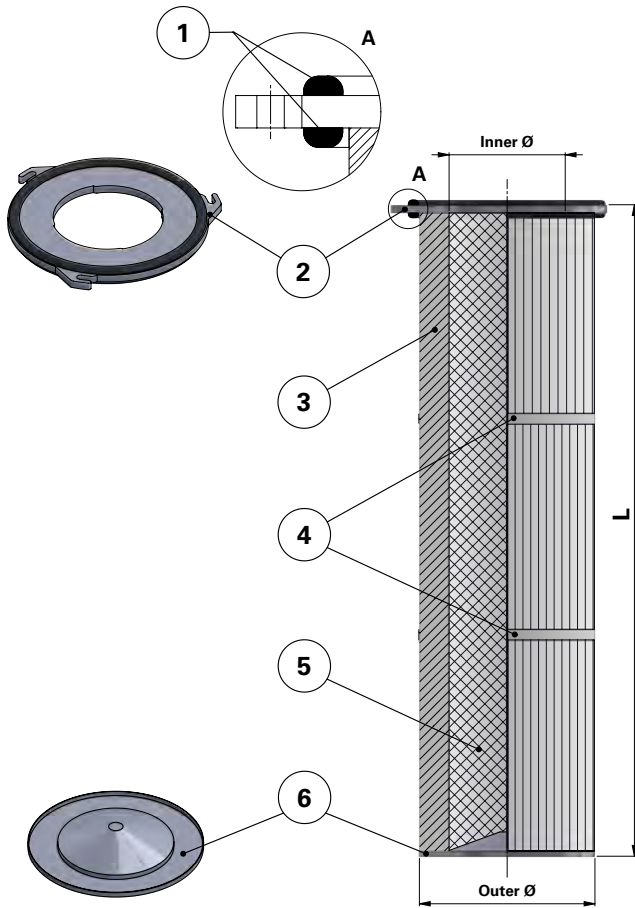

Donaldson
FILTRATION SOLUTIONS

DATA SHEET

Replacement Elements

Cartridges – Series 145 Quick Fix 3 Hook

Series 145 Quick Fix 3 Hook

Cartridge Filter with open top end cap with 3 hooks, 180 mm pitch diameter and closed bottom end cap

Special feature: Dirty Air Plenum and Clean Air Plenum installation for Series 145 and other brands of cartridge collectors

Without outer liner