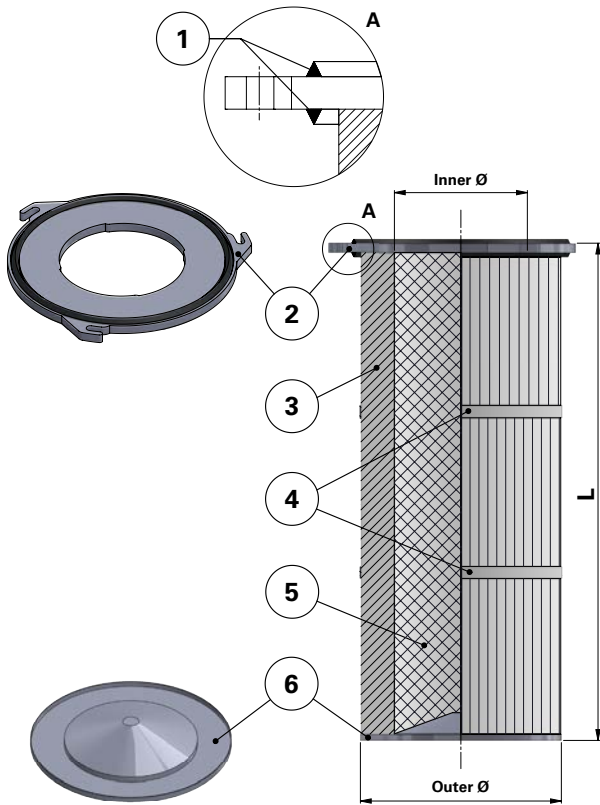

### Replacement Elements

Cartridges – Series 325 Quick Fix 3 Hook

### Series 325 Quick Fix 3 Hook

Cartridge Filter with open top end cap with 3 hooks, 397 mm pitch diameter and closed bottom end cap

Special feature: Dirty Air Plenum and Clean Air Plenum installation for Series 325 and other brands of cartridge collectors

### Top end cap quick fix

Item	Description
1	Gasket above and below top end cap
2	Top end cap quick fix
3	Media pack
4	Straps
5	Inner liner
6	Bottom end cap closed

### Dimensions [mm]

Outer Ø	325
Inner Ø	213
L	600
	660
	1000
	1200
1500	
Pitch Ø	397

Publication DOCAM0819101 • Rev. 00 • 0218

Donaldson reserves the right to change or discontinue any model or specification at any time and without notice. Freedom from patent restrictions must not be assumed.