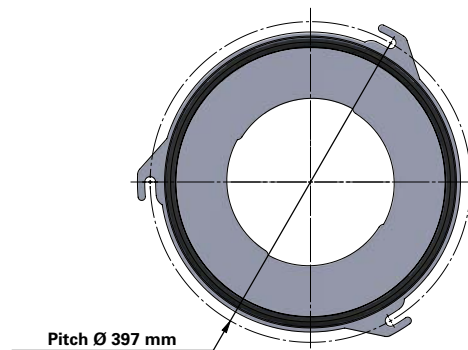

Top end cap quick fix

Item	Description
1	Gasket above and below top end cap
2	Top end cap quick fix
3	Media pack
4	Straps
5	Inner liner
6	Bottom end cap closed

Dimensions [mm]

Outer Ø	325
Inner Ø	213
L	600
	660
	1000
	1200
1500	
Pitch Ø	397

Publication DOCAM0819101 • Rev. 00 • 0218

Donaldson reserves the right to change or discontinue any model or specification at any time and without notice. Freedom from patent restrictions must not be assumed.