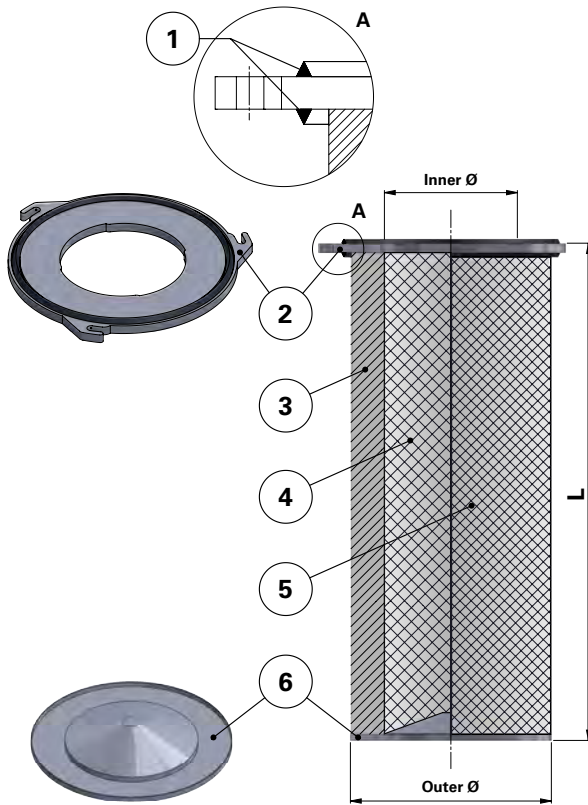

Donaldson
FILTRATION SOLUTIONS

DATA SHEET

Replacement Elements

Cartridges – Series 325 Quick Fix 3 Hook

Series 325 Quick Fix 3 Hook

Cartridge Filter with open top end cap with 3 hooks, 397 mm pitch diameter and closed bottom end cap

Special feature: Dirty Air Plenum and Clean Air Plenum installation for Series 325 and other brands of cartridge collectors

With outer liner

Top end cap quick fix

Item	Description
1	Gasket above and below top end cap
2	Top end cap quick fix
3	Media pack
4	Inner liner
5	Outer liner
6	Bottom end cap closed

Dimensions [mm]

Outer Ø	325
Inner Ø	213
L	600
	660
	1000
	1200
1500	
Pitch Ø	397