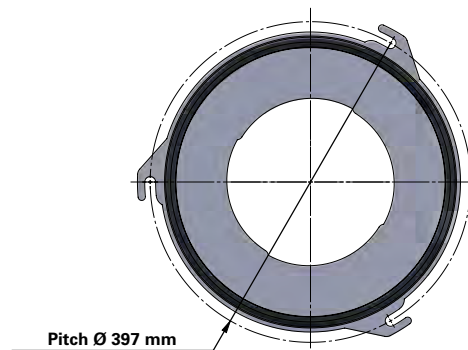

Donaldson
FILTRATION SOLUTIONS

DATA SHEET

Replacement Elements

Cartridges – Series 325 Quick Fix 3 Hook

Series 325 Quick Fix 3 Hook

Cartridge Filter with open top end cap with 3 hooks, 397 mm pitch diameter and closed bottom end cap

Special feature: Dirty Air Plenum and Clean Air Plenum installation for Series 325 and other brands of cartridge collectors

With outer liner

Top end cap quick fix

Item	Description
1	Gasket above and below top end cap
2	Top end cap quick fix
3	Media pack
4	Inner liner
5	Outer liner
6	Bottom end cap closed

Dimensions [mm]

Outer Ø	325
Inner Ø	213
L	600
	660
	1000
	1200
1500	
Pitch Ø	397