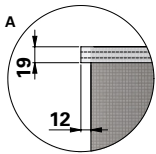

Donaldson.
FILTRATION SOLUTIONS

DATA SHEET

Replacement Elements Bags – Dalamatric Style

* Measured from top of collar to top of stitching

Dalamatric Style

0.7 m, 1.0m, 1.25 m, 1.50 m, 1.75 m, 2.0 m Dalamatric Bag with felt ring top, flat sewn bottom

For Dalamatric Insertable (DLMV), Dalamatric Cased (DLMC) and other brands of baghouse collectors

Item	Description
1	Felt ring
2	Label (inside)
3	Filter bag

Dimensions [mm]	
Width	495
L	700
	1000
	1250
	1500
	1750
	2000