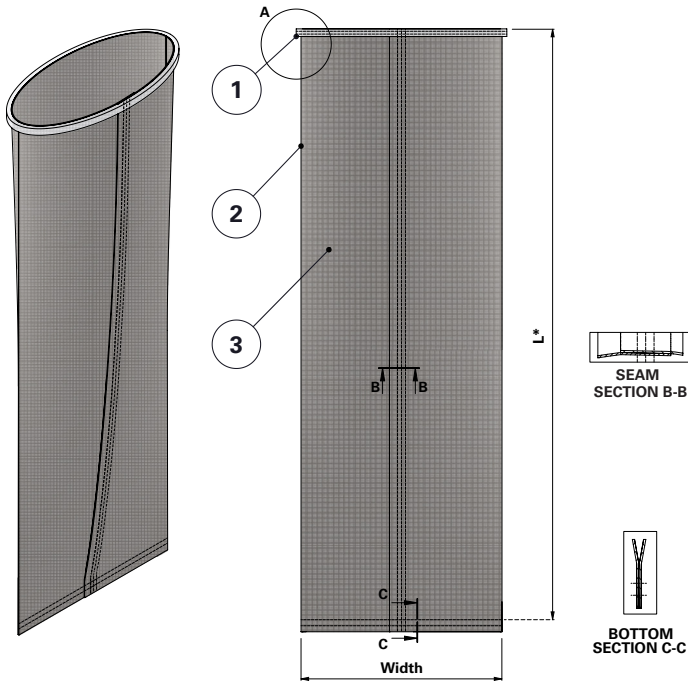

Donaldson.
FILTRATION SOLUTIONS

DATA SHEET

Replacement Elements Bags – Dalamatric Style

* Measured from top of collar to top of stitching

Dalamatric Style

0.7 m, 1.0m, 1.25 m, 1.50 m, 1.75 m, 2.0 m Dalamatric Bag with felt ring top, flat sewn bottom

For Dalamatric Insertable (DLMV), Dalamatric Cased (DLMC) and other brands of baghouse collectors

Item	Description
1	Felt ring
2	Label (inside)
3	Filter bag

Dimensions [mm]	
Width	495
L	700
	1000
	1250
	1500
	1750
	2000