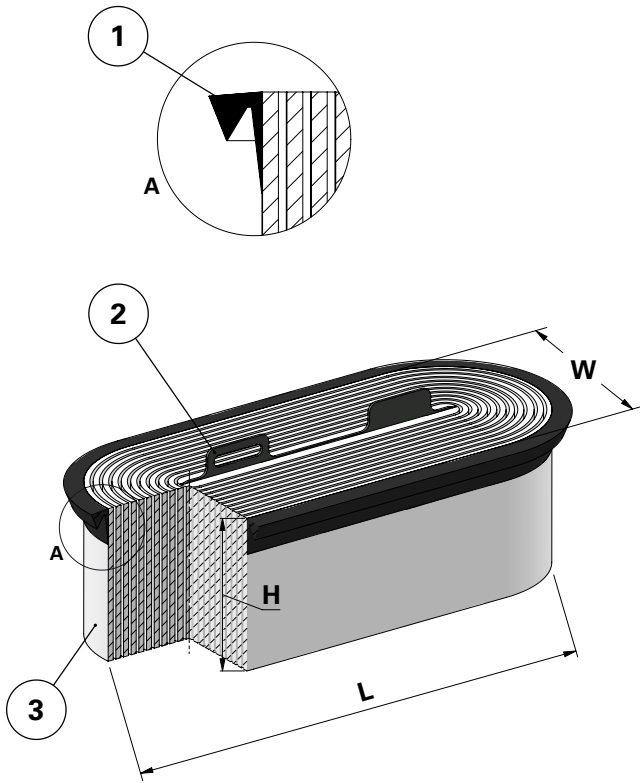

Donaldson
FILTRATION SOLUTIONS

DATA SHEET

Replacement Elements PowerCore® Filter Pack – CP

PowerCore® Filter Pack – CP

For CPC, CPV, SVU and other brands of collectors

Item	Description
1	Gasket
2	Handle
3	Media pack

Dimensions [mm]	
H	178
L	568
W	192