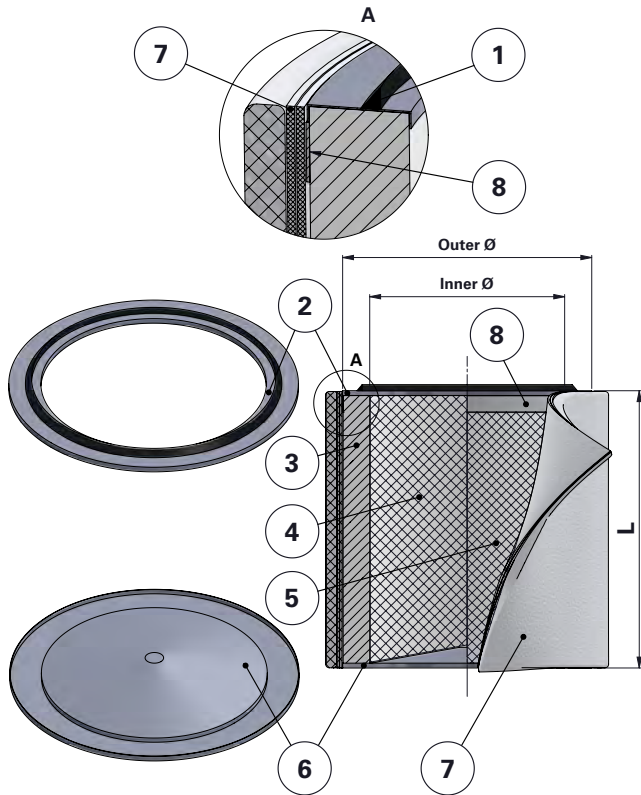

Donaldson
FILTRATION SOLUTIONS

DATA SHEET

Replacement Elements

Cartridges – Dryflo – DMC-D – Open Closed

Dryflo – DMC-D – Open Closed

Dryflo DMC-D Cartridge Filter

Special feature: With wrap and with open/closed end caps

For Dryflo Mist collectors DMC-D and other brands of cartridge collectors

With outer liner

Item	Description
1	Gasket
2	Top end cap
3	Media pack
4	Inner liner
5	Outer liner
6	Bottom end cap closed
7	Wrap
8	Velcro hook

Dimensions [mm]

Outer Ø	570
Inner Ø	449
L	635