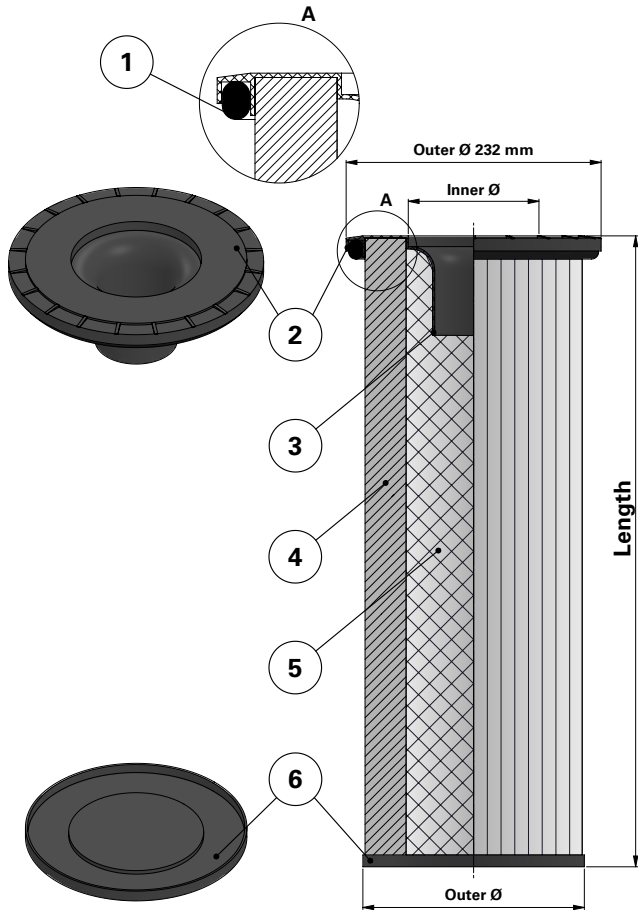

### Siloair Style – Open Closed

Siloair Cartridge Filter

Special feature: With internal venturi for Siloair and other brands of cartridge collectors

Without outer liner

Item	Description
1	Gasket
2	Top end cap
3	Venturi
4	Media pack
5	Inner liner
6	Bottom end cap closed

Dimensions	[mm]	[in]
Outer diameter Ø	201	8"
Inner diameter Ø	72	2.83"
Length	568	22.36"
	810	31.88"