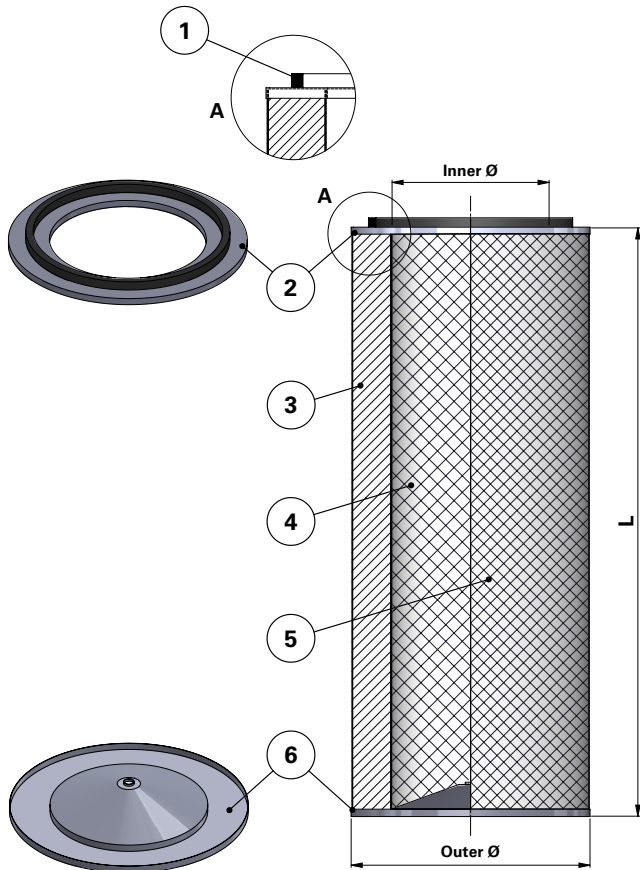

### Replacement Elements

Cartridges – Series 324 – Open Closed with Hole

### Series 324 – Open Closed with Hole

Cartridge Filter with open top end cap and closed bottom end cap with hole of 13–13.5 mm

For Series 324 and other brands of cartridge collectors

With outer liner

Item	Description
1	Gasket
2	Top end cap
3	Media pack
4	Inner liner
5	Outer liner
6	Bottom end cap with Ø13–13.5 mm hole

### Dimensions [mm]

Outer Ø	324
Inner Ø	213
L	600
	660